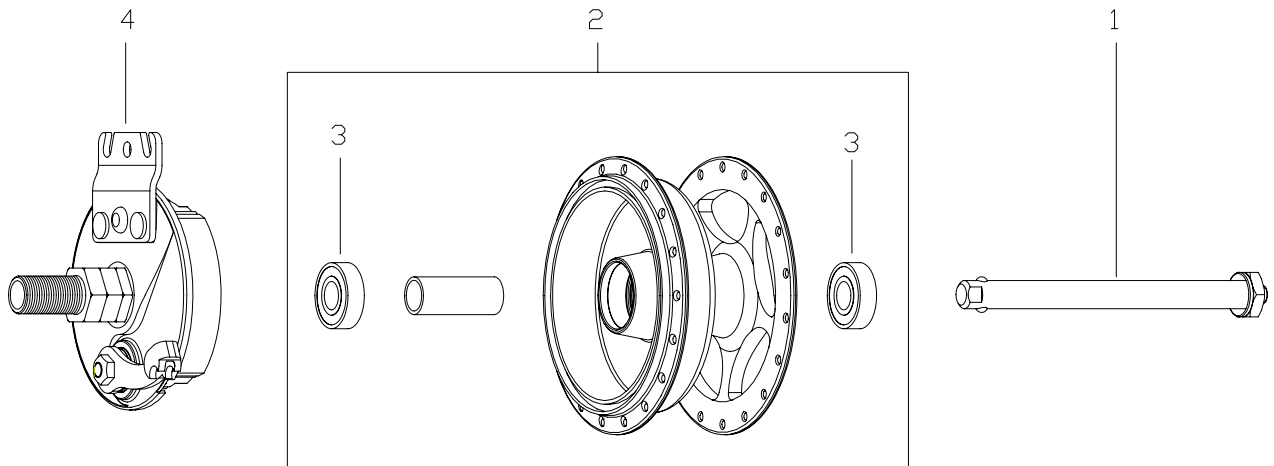

Item Sales			Item Sales			Item Sales		
No.	No.	Description	No.	No.	Description	No.	No.	Description
1	HSL 881	130mm Solid Axle	5	HSB 531	70mm R.H. Brake Plate Assy. w/ 16mm Inner Hole	6	HMW 533	Outer Washer
	HSL 885	100mm Solid Axle		HSB 530	70mm L.H. Brake Plate Assy. w/ 16mm Inner Hole	7A	HMN 421	M12 Nut
	HSL 898	90mm Solid Axle		HSB 509	70mm R.H. Brake Plate Assy. w/ 14.7mm Inner Hole	7B	HMN 422	M12 Nut w/Non-slip
2	HSB 500	X-SD Hub Shell Assy.		HSB 510	70mm L.H. Brake Plate Assy. w/ 14.7mm Inner Hole			
3	HSS 037	Bearing 6001ZZ						
4A	HMW 539	Inner Washer (HSB531 & HSB530)						
4B	HMW 531	Inner Washer (HSB509 & HSB510)						

Item Sales			Item Sales			Item Sales		
No.	No.	Description	No.	No.	Description	No.	No.	Description
1	HSL 994	Quick Release Axle - Stainless	4	HSB 515	70mm R.H. Brake Plate Assy. w/ QR Base			
	HSL 819	Quick Release Axle		HSB 514	70mm L.H. Brake Plate Assy. w/ QR Base			
2	HSB 500	X-SD Hub Shell Assy.						
3	HSS 037	Bearing 6001ZZ						