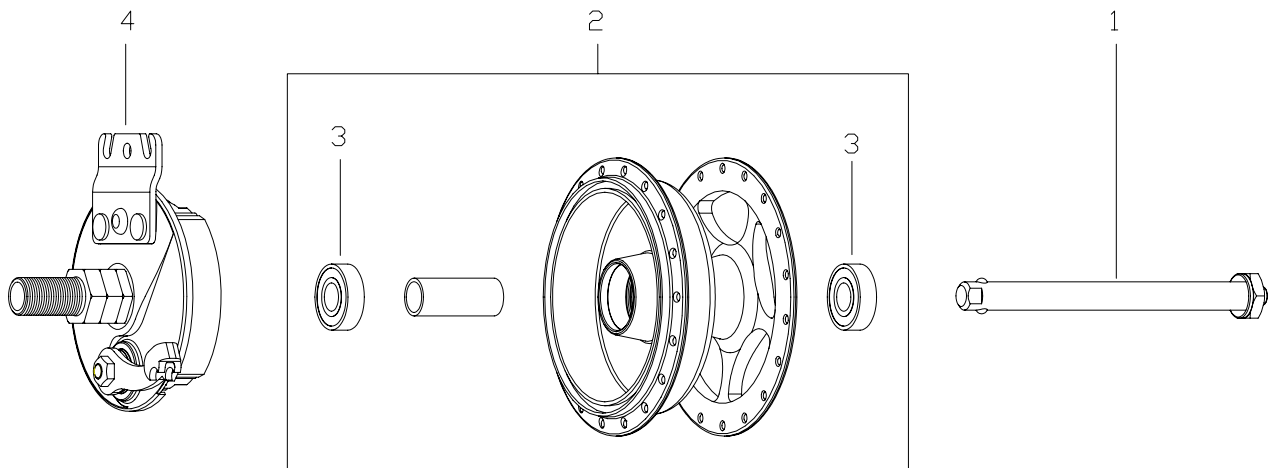

Item Sales			Item Sales			Item Sales		
No.	No.	Description	No.	No.	Description	No.	No.	Description
1	HSL 881	130mm Solid Axle	4	HMW 539	Inner Washer	7A	HMN 421	M12 Nut
	HSL 885	100mm Solid Axle	5	HSB 516	90mm R.H. Brake Plate Assy.	7B	HMN 422	M12 Nut w/Non-slip
	HSL 898	90mm Solid Axle		HSB 517	90mm L.H. Brake Plate Assy.			
2	HSB 520	XL-SD Hub Shell Assy.	6	HMW 533	Outer Washer			
3	HSS 037	Bearing 6001ZZ						

Item Sales			Item Sales			Item Sales		
No.	No.	Description	No.	No.	Description	No.	No.	Description
1	HSL 994	Quick Release Axle - Stainless	4	HSB 518	90mm R.H. Brake Plate Assy. w/ QR Base			
	HSL 819	Quick Release Axle		HSB 519	90mm L.H. Brake Plate Assy. w/ QR Base			
2	HSB 520	XL-SD Hub Shell Assy.						
3	HSS 037	Bearing 6001ZZ						