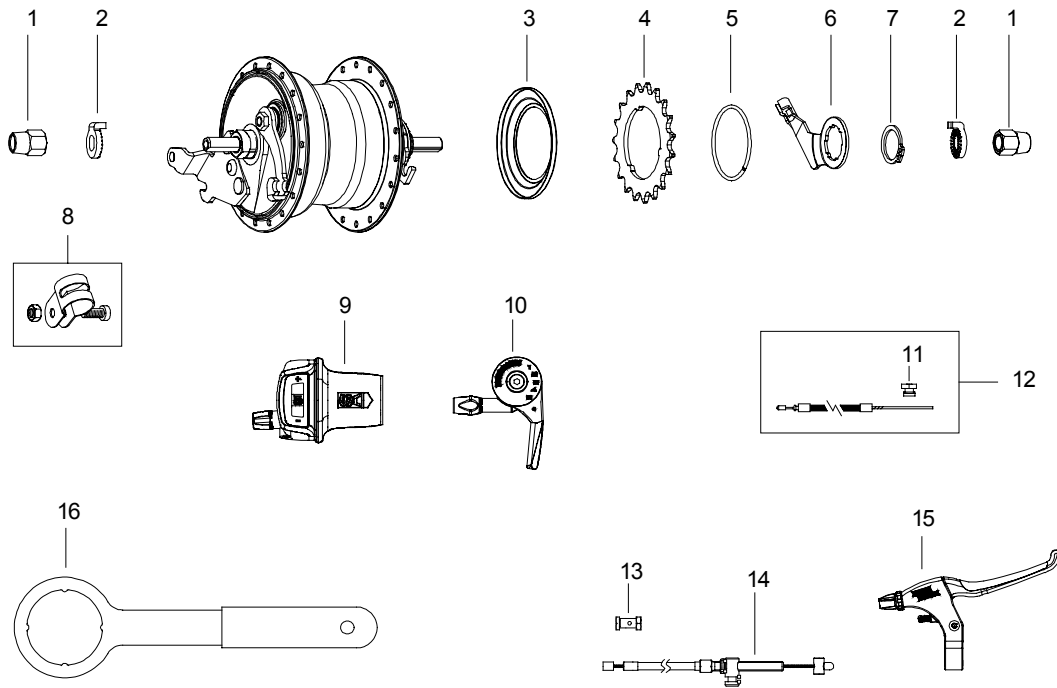

Item Sales

No.	No.	Description
1	HMN405	Cone Locknut – 4.8mm
2	HSA371	Cone Adjuster
3	HSB535	90mm Rear Brake Plate Assy.
4	HSA379	L.H. Cone

Item Sales

No.	No.	Description
5	HSA241	Cone Dustcap
6	HSA284	L.H. Ball Cage Assembly
7	HSA902	RXL-RD5 Hub Shell Assembly
8	HSX181	Gear Internal Assembly

Item Sales

No.	No.	Description
9	HSA908	Axle Assembly
10	HSA921	Gear Ring Assembly
11	HSA927	Driver Assembly

Item Sales

No.	No.	Description
1	HMN433	Dome Nut 13/32" – Stainless
	HMN388	Dome Nut 13/32" – CP
2	HMW529	Lockwasher – Xylan
	HMW518	Lockwasher – CP
3	HSL982	Sprocket Dustcap
4	HSL993	Sprocket 17T – 1/8", Flat
	HSL991	Sprocket 18T – 1/8", Flat
	HSL992	Sprocket 19T – 1/8", Flat
	HSL997	Sprocket 20T – 1/8", Flat
	HSL998	Sprocket 22T – 1/8", Flat
	HSL986	Sprocket 17T – 3/32", Flat
	HSL987	Sprocket 18T – 3/32", Flat
	HSL988	Sprocket 19T – 3/32", Flat
	HSL999	Sprocket 19T – 1/8", Dished
	HSL200	Sprocket 20T – 1/8", Dished
	HSL201	Sprocket 19T – 3/32", Dished
	HSL202	Sprocket 20T – 3/32", Dished

Item Sales

No.	No.	Description
5	HSL981	Sprocket Circlip
6	HSJ212	Fulcrum Lever
7	HSL996	Fulcrum Lever Clip –Stainless
	HSL983	Fulcrum Lever Clip
8	HSL767	Brake Arm Clip Assembly –15.5mm
	HCB101	Brake Arm Clip Assembly –15.9mm
9	HSJ999	TSC50 Shifter w/Cable
10	HSJ201	SLC50 (T-type) Shifter w/Cable
	HSJ202	SLC50 (H-type) Shifter w/Cable
11	HSL802	Rotary Cable Anchorage
12	HSJ973	Cable/Casing with Rotary Cable Anchorage –2000x2250mm

Item Sales

No.	No.	Description
13	HSK715	Brake Cable Pinch Bolt Assembly
14	HSK769	Brake Cable Assembly 1650mm – Slick Stainless
	HSK766	Brake Cable Assembly 950mm – Slick Stainless
15	HSK742	Brake Lever BLS81 RH
	HSK743	Brake Lever BLS81 LH
16	HTR148	Ball Ring Spanner