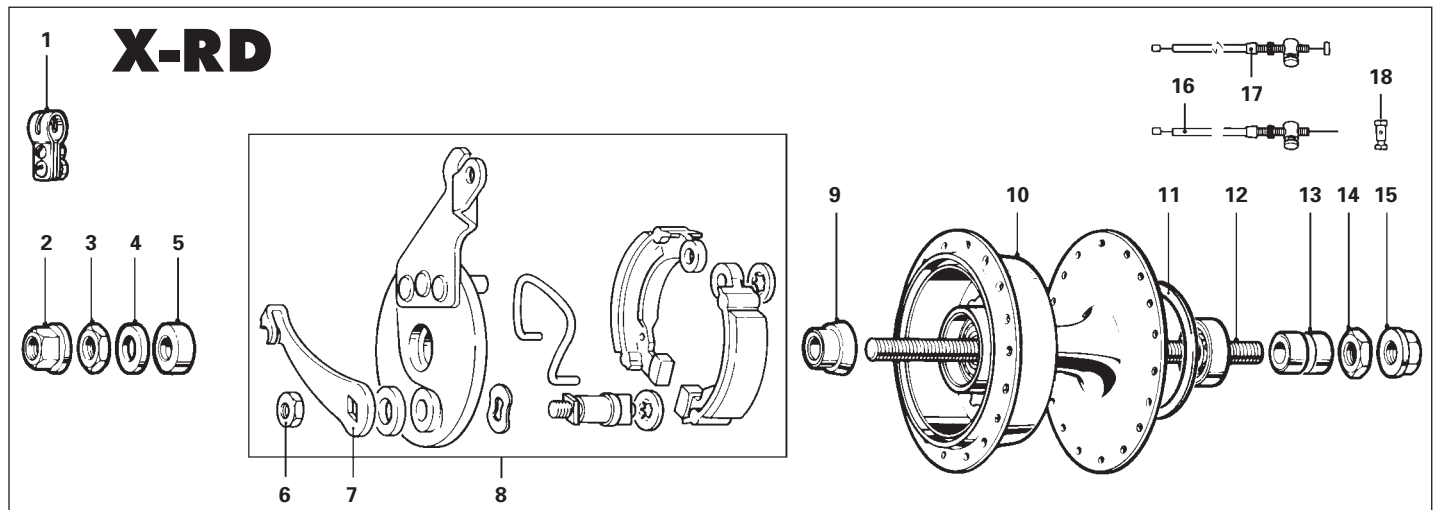

Item No.	Sales No.	Description	Item No.	Sales No.	Description	Item No.	Sales No.	Description
1	*HSL 702	Brake Arm Clip 17.4mm	9	HSA 373	Brake Plate Bush	16	*HSK 711	Cable Complete Black - c/end
	*HSL 703	Brake Arm Clip 18.3mm	10	HSB 301	Hub Shell 36H	17	*HSK 712	Cable Complete Black - o/end
2	HMN 376	Axle Nut	11	HSB 396	Replacement Axle Unit 136mm N.B.: This assembly includes hub bearings and 1 off items 2, 3, 4, 5, 9, 12, 13, 14, 15.	18	*HSK 715	Pinch Bolt
3	HMN 377	Locknut						
4	HMW 129	Washer 1.6mm	12	HSA 398	Spacer			* Optional Fitment
5	HSA 372	Brake Plate Spacer	13	HSA 376	Spacer			
6	HMN 139	Brake Lever Nut	14	HMN 377	Locknut			
7	HSB 408	Brake Lever	15	HMN 376	Axle Nut			
8	HSB 430	Brake Replacement Unit NB: Brake Replacement Unit includes 1 off items 6 and 7						

Item No.	Sales No.	Description	Item No.	Sales No.	Description	Item No.	Sales No.	Description
1	*HCB 101	Brake Arm Clip Assembly 15.9mm	9	HSA 373	Brake Plate Bush	16	*HSK 714	Cable Complete Black - o/end
	*HCB 103	Brake Arm Clip Assembly 18.3mm	10	HSB 299	Hub Shell 36H	17	*HSK 713	Cable Complete Black - c/end
2	HMN 376	Axle Nut	11	HMW 127	Sprocket Spacing Washer	18	HSK 715	Pinch Bolt
3	HMN 377	Locknut	12	HSB 433	Replacement Axle Unit N.B.: This assembly includes hub bearings and 1 off items 2, 3, 4, 5, 9, 13, 14, 15.			
4	HMW 146	Washer 1.6mm	13	*HSB 428	Axle Spacer - 2 off			* Optional Fitment
5	HSA 372	Brake Plate Spacer	14	HMN 377	Locknut			
6	HMN 139	Brake Lever Nut	15	HMN 376	Axle Nut			
7	HSB 406	Brake Lever						
8	HSB 429	Brake Replacement Unit NB: Brake Replacement Unit includes 1 off items 6 and 7						