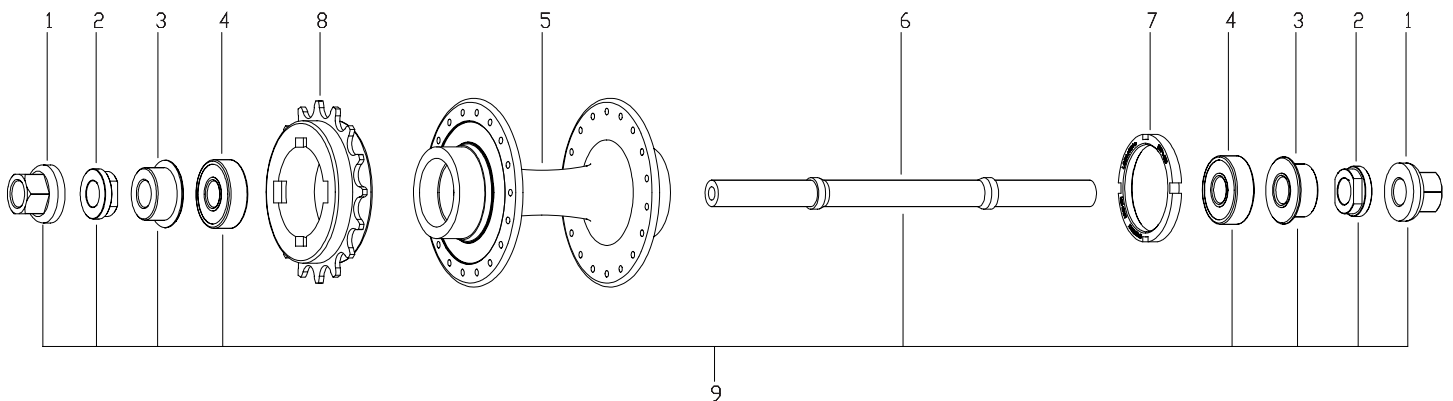

HBT30 Front Hub

Item Sales			Item Sales			Item Sales		
No.	No.	Description	No.	No.	Description	No.	No.	Description
1	HMN426	Axle Nut M9 w/built-in lip	4	HSS035	Bearing 6000-UU	6	HSA860	Axle
2	HMN430	M9 Serrated Locknut	5	HSA856	HBT30 Front Hub Shell –Silver/36H	7	HSB543	Axle Service Kit
3	HMW553	Alloy Spacer 3.3mm		HSA857	HBT30 Front Hub Shell –Silver/32H			

HBT30 Rear Hub

Item Sales			Item Sales			Item Sales		
No.	No.	Description	No.	No.	Description	No.	No.	Description
1	HMN427	Axle Nut M10 w/built-in lip	7	HSL970	HBT Lockring		SFS30.N17	3/32"-17T Single Speed Freewheel
2	HMN431	M10 Serrated Locknut	8	SFS30.W16	1/8"-16T Single Speed Freewheel		SFS30.N18	3/32"-18T Single Speed Freewheel
3	HMW554	Alloy Spacer 5.8mm (120mm OLD)		SFS30.W17	1/8"-17T Single Speed Freewheel		SFS30.N19	3/32"-19T Single Speed Freewheel
	HMW555	Alloy Spacer 10.6mm (130mm OLD)		SFS30.W18	1/8"-18T Single Speed Freewheel		SFS30.N20	3/32"-20T Single Speed Freewheel
4	HSS035	Bearing 6000-UU		SFS30.W19	1/8"-19T Single Speed Freewheel		SFS30.N21	3/32"-21T Single Speed Freewheel
5	HSA858	HBT30 Rear Hub Shell –Silver/36H		SFS30.W20	1/8"-20T Single Speed Freewheel		SFS30.N22	3/32"-22T Single Speed Freewheel
	HSA859	HBT30 Rear Hub Shell –Silver/32H		SFS30.W21	1/8"-21T Single Speed Freewheel	9	HSB544	Axle Service Kit 175/130mm
6	HSA861	Axle 175mm		SFS30.W22	1/8"-22T Single Speed Freewheel		HSB545	Axle Service Kit 165/120mm
	HSA862	Axle 165mm		SFS30.N16	3/32"-16T Single Speed Freewheel			