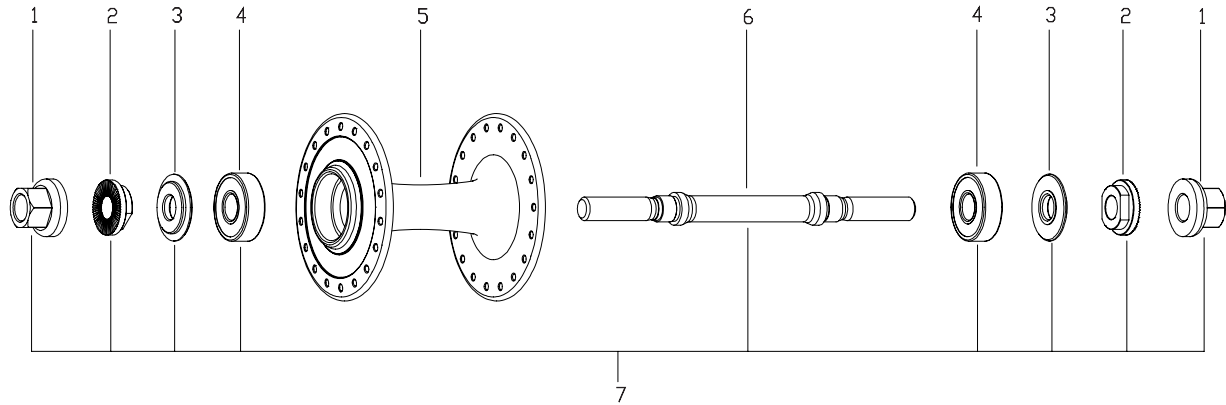

HBT30 Front Hub

Item Sales			Item Sales			Item Sales		
No.	No.	Description	No.	No.	Description	No.	No.	Description
1	HMN426	Axle Nut M9 w/built-in lip	4	HSS035	Bearing 6000-UU	6	HSA860	Axle
2	HMN430	M9 Serrated Locknut	5	HSA856	HBT30 Front Hub Shell –Silver/36H	7	HSB543	Axle Service Kit
3	HMW553	Alloy Spacer 3.3mm		HSA857	HBT30 Front Hub Shell –Silver/32H			

HBT30 Rear Hub

Item Sales			Item Sales			Item Sales		
No.	No.	Description	No.	No.	Description	No.	No.	Description
1	HMN427	Axle Nut M10 w/built-in lip	7	HSL970	HBT Lockring		SFS30.N17	3/32"-17T Single Speed Freewheel
2	HMN431	M10 Serrated Locknut	8	SFS30.W16	1/8"-16T Single Speed Freewheel		SFS30.N18	3/32"-18T Single Speed Freewheel
3	HMW554	Alloy Spacer 5.8mm (120mm OLD)		SFS30.W17	1/8"-17T Single Speed Freewheel		SFS30.N19	3/32"-19T Single Speed Freewheel
	HMW555	Alloy Spacer 10.6mm (130mm OLD)		SFS30.W18	1/8"-18T Single Speed Freewheel		SFS30.N20	3/32"-20T Single Speed Freewheel
4	HSS035	Bearing 6000-UU		SFS30.W19	1/8"-19T Single Speed Freewheel		SFS30.N21	3/32"-21T Single Speed Freewheel
5	HSA858	HBT30 Rear Hub Shell –Silver/36H		SFS30.W20	1/8"-20T Single Speed Freewheel		SFS30.N22	3/32"-22T Single Speed Freewheel
	HSA859	HBT30 Rear Hub Shell –Silver/32H		SFS30.W21	1/8"-21T Single Speed Freewheel	9	HSB544	Axle Service Kit 175/130mm
6	HSA861	Axle 175mm		SFS30.W22	1/8"-22T Single Speed Freewheel		HSB545	Axle Service Kit 165/120mm
	HSA862	Axle 165mm		SFS30.N16	3/32"-16T Single Speed Freewheel			