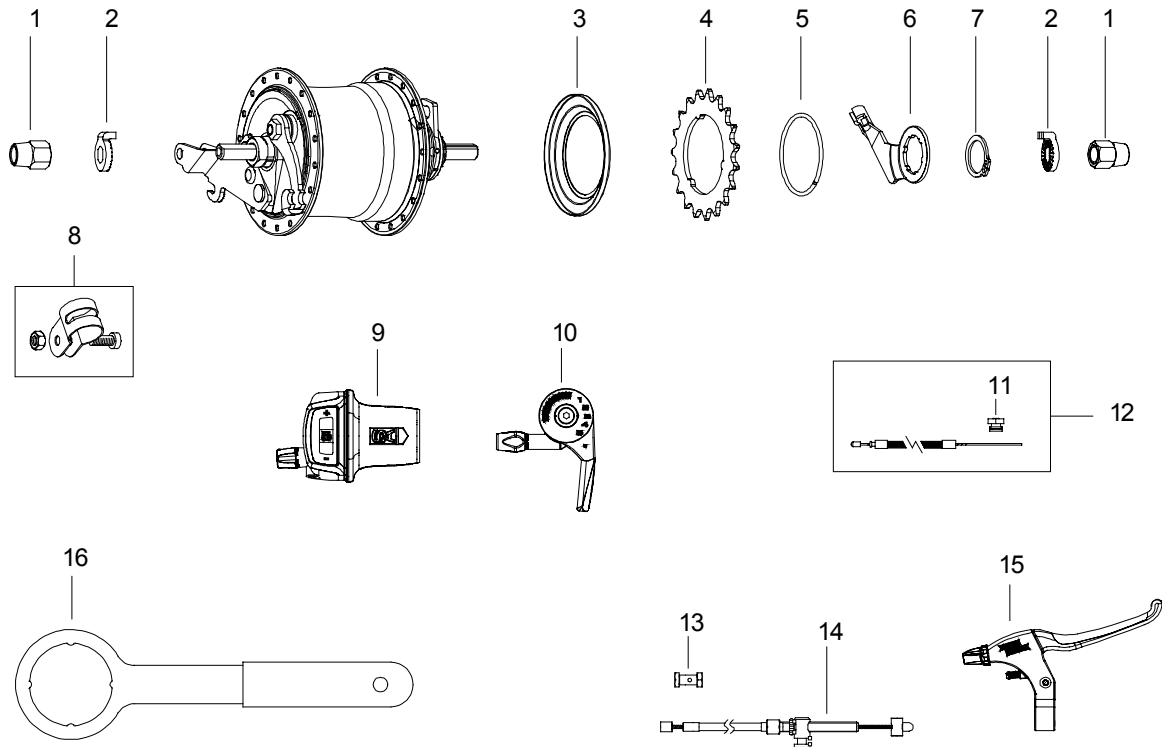

Item Sales

No.	No.	Description
1	HMN405	Cone Locknut – 4.8mm
2	HSA371	Cone Adjuster
3	HSB429	70mm Rear Brake Plate Assy.
4	HSA379	L.H. Cone
5	HSA241	Cone Dustcap
6	HSA284	L.H. Ball Cage Assembly
7	HSA903	RX-RD5 Hub Shell Assembly
8	HSX181	Gear Internal Assembly
9	HSA907	Planet Cage Assembly
10	HSL729	C-clip 3/8"
11	HSH482	Pawl
12	HSA450	Pawl Spring
13	HSA908	Axle Assembly
14	HMW556	Control Pawl Retainer Ring
15	HSA909	Shift Control Cam B
16	HSA910	Shift Control Cam A
17	HSA911	Control Pawl Set w/Springs
18	HSA912	Axle

Item Sales

No.	No.	Description
19	HSA913	Spring Bracket
20	HMW557	Washer
21	HSA914	Cam Sleeve
22	HSA915	Reverse Spring
23	HSA916	Clutch Cam
24	HSA917	Clutch Slide Ring
25	HSA918	Clutch Cam Adaptor
26	HSA832	Axle Circlip
27	HSA919	Shift Actuator
28	HSA920	Clutch
29	HSA921	Gear Ring Assembly
30	HSA922	Gear Ring Pawl Spring
31	HSA923	Gear Ring Pawl
32	HSA415	Gear Ring Pawl Pin
33	HSA924	Drag Spring
34	HSA925	Ball Ring
35	HSA633	Ball Cage Assembly – 30x3/16"
36	HSA926	Clutch Spring

Item Sales

No.	No.	Description
37	HSA927	Driver Assembly
38	HSA928	Driver Pawl
39	HSA929	Driver Pawl Spring
40	HSA438	Ball Cage Assembly – 14x3/16"
41	HSA930	R.H. Cone
42	HMN382	Locknut – 3.2mm
43	HSA931	Cable Drum
44	HSA932	Cone Locator
45	HMN407	Locknut – 6.4mm

Item Sales

No.	No.	Description
5	HSL981	Sprocket Circlip
6	HSJ212	Fulcrum Lever
7	HSL996	Fulcrum Lever Clip –Stainless
	HSL983	Fulcrum Lever Clip
8	HSL767	Brake Arm Clip Assembly –15.5mm
	HCB101	Brake Arm Clip Assembly –15.9mm
9	HSJ999	TSC50 Shifter w/Cable
10	HSJ201	SLC50 (T-type) Shifter w/Cable
	HSJ202	SLC50 (H-type) Shifter w/Cable
11	HSL802	Rotary Cable Anchorage
12	HSJ973	Cable/Casing with Rotary Cable Anchorage –2000x2250mm