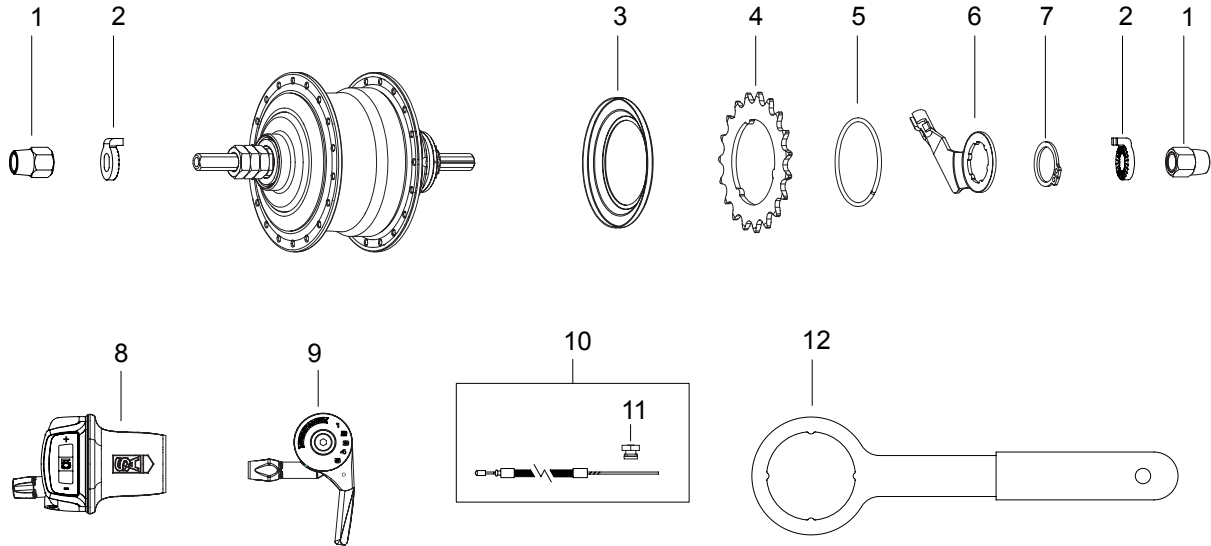

Item Sales

No.	No.	Description
1	HMN407	Cone Locknut – 6.4mm for 185mm Axle x 3 for 178mm Axle x 2
2	HSA101	Cone
3	HSA241	Cone Dust Cap
4	HSA284	L.H. Ball Cage Assy. – 6.4mm Ball
5	HSA904	RX-RF5 Hub Shell Assembly
6	HSA181	Gear Internal Assembly
7	HSA907	Planet Cage Assembly
8	HSL729	C-clip 3/8"
9	HSH482	Pawl
10	HSA450	Pawl Spring
11	HSA908	Axle Assembly
12	HMW556	Control Pawl Retainer Ring
13	HSA909	Shift Control Cam B
14	HSA910	Shift Control Cam A
15	HSA911	Control Pawl Set w/Springs

Item Sales

No.	No.	Description
16	HSA912	Axle
17	HSA913	Spring Bracket
18	HMW557	Washer
19	HSA914	Cam Sleeve
20	HSA915	Reverse Spring
21	HSA916	Clutch Cam
22	HSA917	Clutch Slide Ring
23	HSA918	Clutch Cam Adaptor
24	HSA832	Axle Circlip
25	HSA919	Shift Actuator
26	HSA920	Clutch
27	HSA921	Gear Ring Assembly
28	HSA922	Gear Ring Pawl Spring
29	HSA923	Gear Ring Pawl
30	HSA415	Gear Ring Pawl Pin
31	HSA924	Drag Spring
32	HSA925	Ball Ring

Item Sales

No.	No.	Description
33	HSA633	Ball Cage Assembly – 30x3/16"
34	HSA926	Clutch Spring
35	HSA927	Driver Assembly
36	HSA928	Driver Pawl
37	HSA929	Driver Pawl Spring
38	HSA438	Ball Cage Assembly – 14x3/16"
39	HSA930	R.H. Cone
40	HMN382	Locknut – 3.2mm
41	HSA931	Cable Drum
42	HSA932	Cone Locator
43	HMN407	Locknut – 6.4mm

Item Sales

No.	No.	Description
5	HSL981	Sprocket Circlip
6	HSJ212	Fulcrum Lever
7	HSL996	Fulcrum Lever Clip –Stainless
	HSL983	Fulcrum Lever Clip

Item Sales

No.	No.	Description
8	HSJ999	TSC50 Shifter w/Cable
9	HSJ201	SLC50 (T-type) Shifter w/Cable
	HSJ202	SLC50 (H-type) Shifter w/Cable
10	HSJ973	Cable/Casing with Rotary Cable Anchorage –2000x2250mm
	11	HSL802 Rotary Cable Anchorage
12	HTR148	Ball Ring Spanner