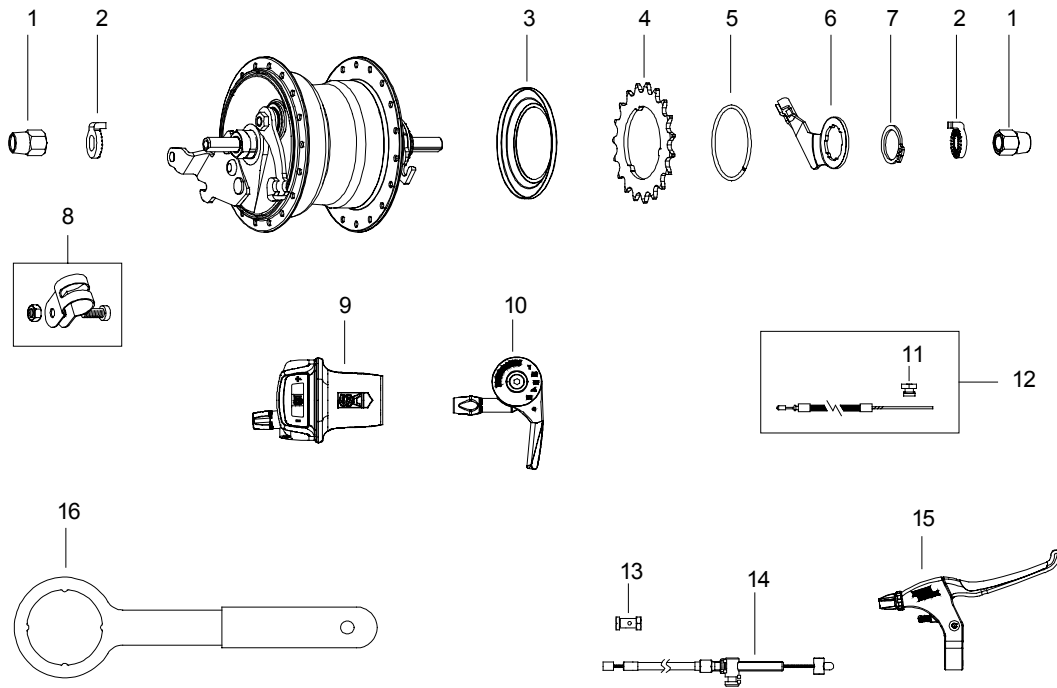

Item Sales

No.	No.	Description
1	HMN405	Cone Locknut – 4.8mm
2	HSA371	Cone Adjuster
3	HSB535	90mm Rear Brake Plate Assy.
4	HSA379	L.H. Cone
5	HSA241	Cone Dustcap
6	HSA284	L.H. Ball Cage Assembly
7	HSA902	RXL-RD5 Hub Shell Assembly
8	HSX181	Gear Internal Assembly
9	HSA907	Planet Cage Assembly
10	HSL729	C-clip 3/8"
11	HSH482	Pawl
12	HSA450	Pawl Spring
13	HSA908	Axle Assembly
14	HMW556	Control Pawl Retainer Ring
15	HSA909	Shift Control Cam B
16	HSA910	Shift Control Cam A
17	HSA911	Control Pawl Set w/Springs
18	HSA912	Axle

Item Sales

No.	No.	Description
19	HSA913	Spring Bracket
20	HMW557	Washer
21	HSA914	Cam Sleeve
22	HSA915	Reverse Spring
23	HSA916	Clutch Cam
24	HSA917	Clutch Slide Ring
25	HSA918	Clutch Cam Adaptor
26	HSA832	Axle Circlip
27	HSA919	Shift Actuator
28	HSA920	Clutch
29	HSA921	Gear Ring Assembly
30	HSA922	Gear Ring Pawl Spring
31	HSA923	Gear Ring Pawl
32	HSA415	Gear Ring Pawl Pin
33	HSA924	Drag Spring
34	HSA925	Ball Ring
35	HSA633	Ball Cage Assembly – 30x3/16"
36	HSA926	Clutch Spring

Item Sales

No.	No.	Description
37	HSA927	Driver Assembly
38	HSA928	Driver Pawl
39	HSA929	Driver Pawl Spring
40	HSA438	Ball Cage Assembly – 14x3/16"
41	HSA930	R.H. Cone
42	HMN382	Locknut – 3.2mm
43	HSA931	Cable Drum
44	HSA932	Cone Locator
45	HMN407	Locknut – 6.4mm

Item Sales

No.	No.	Description
5	HSL981	Sprocket Circlip
6	HSJ212	Fulcrum Lever
7	HSL996	Fulcrum Lever Clip –Stainless
	HSL983	Fulcrum Lever Clip
8	HSL767	Brake Arm Clip Assembly –15.5mm
	HCB101	Brake Arm Clip Assembly –15.9mm
9	HSJ999	TSC50 Shifter w/Cable
10	HSJ201	SLC50 (T-type) Shifter w/Cable
	HSJ202	SLC50 (H-type) Shifter w/Cable
11	HSL802	Rotary Cable Anchorage
12	HSJ973	Cable/Casing with Rotary Cable Anchorage –2000x2250mm